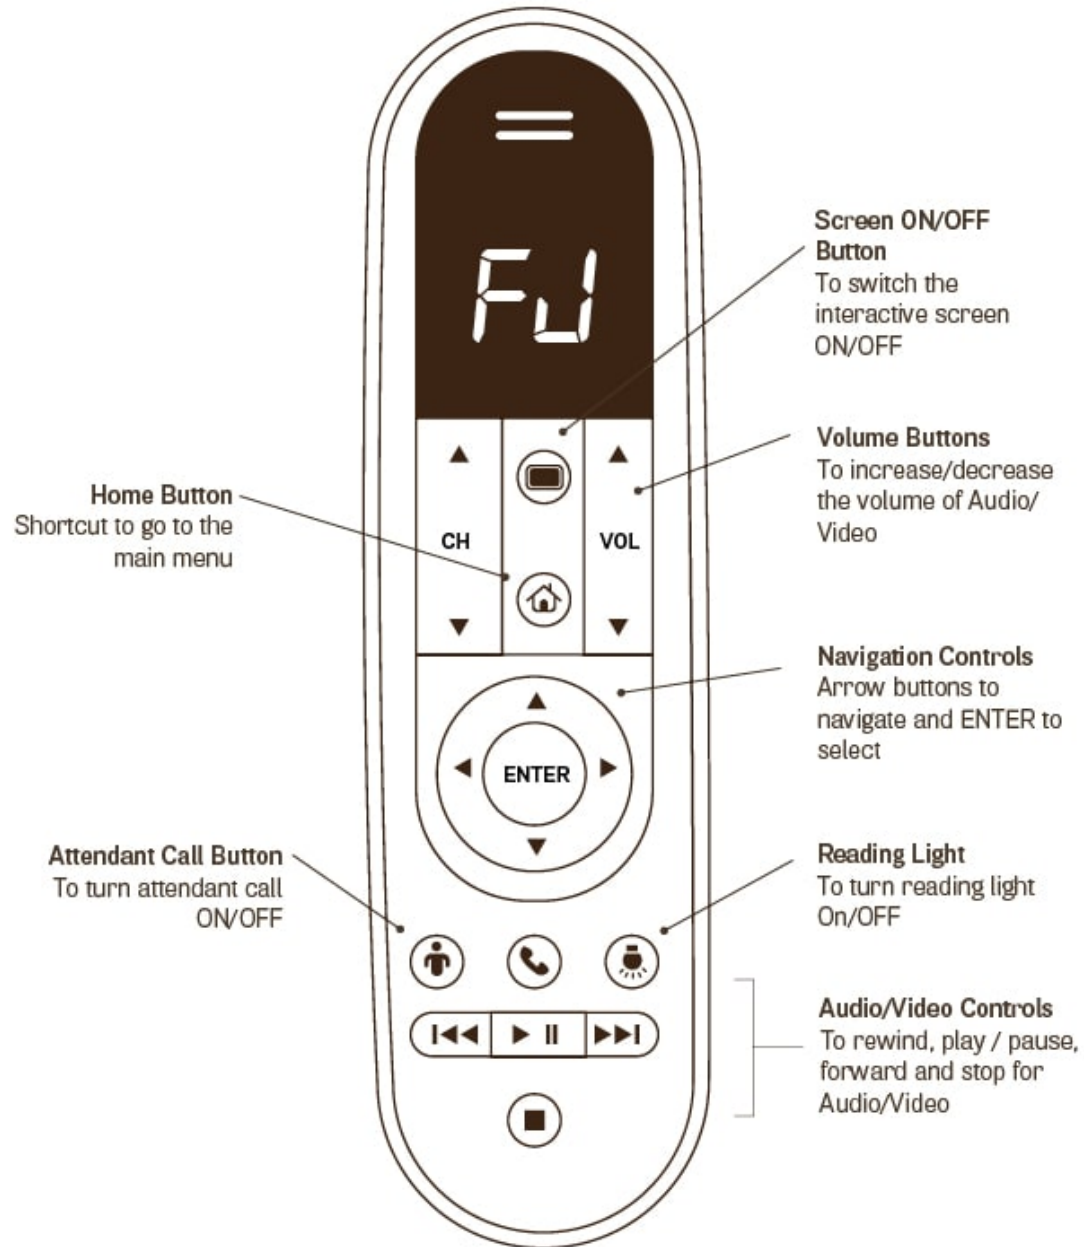

GET TO KNOW
YOUR SEAT

 **FIJI**
AIRWAYS

BUSINESS CLASS SEAT FEATURES

- a** Hidden tray table compartment
- b** Seat Controls
- c** Reading Light
- d** Earphone Jack
- e** USB Ports
- f** Life Jacket

- g** Foot Rest
- h** Cup Holder
- i** Adjustable Head Rest
- k** Entertainment Remote
- l** Privacy Divider

SEAT CONTROLS

BUSINESS CLASS SEAT FEATURES

ENTERTAINMENT REMOTE

Kali - Wooden pillows as means
of comfort and relaxation.