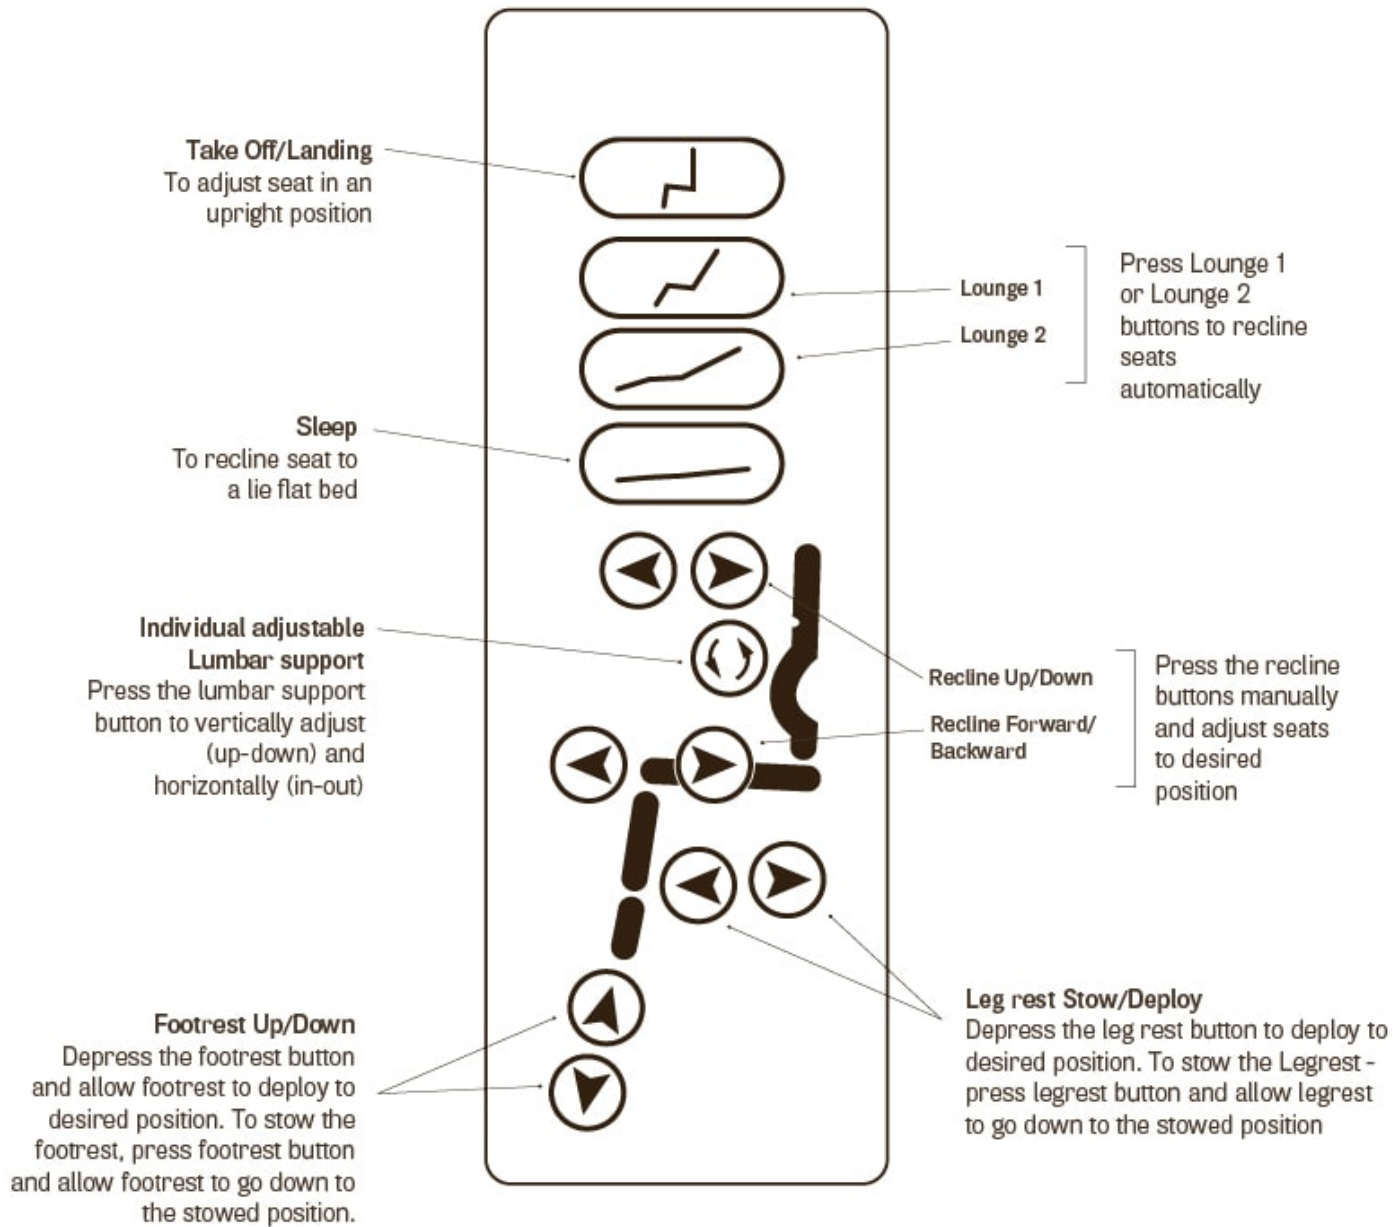

GET TO KNOW
YOUR SEAT

 **FIJI**
AIRWAYS

BUSINESS CLASS SEAT FEATURES

- a** Hidden tray table compartment
- b** Seat Controls
- c** Reading Light
- d** Earphone Jack
- e** USB Ports
- f** Life Jacket

- g** Foot Rest
- h** Cup Holder
- i** Adjustable Head Rest
- k** Entertainment Remote
- l** Privacy Divider

SEAT CONTROLS

BUSINESS CLASS SEAT FEATURES

ENTERTAINMENT REMOTE

Kali - Wooden pillows as means
of comfort and relaxation.